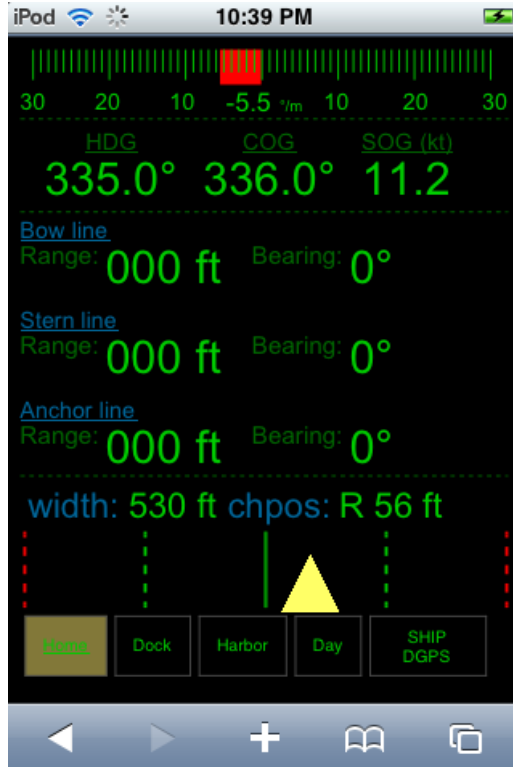

Home with ROT