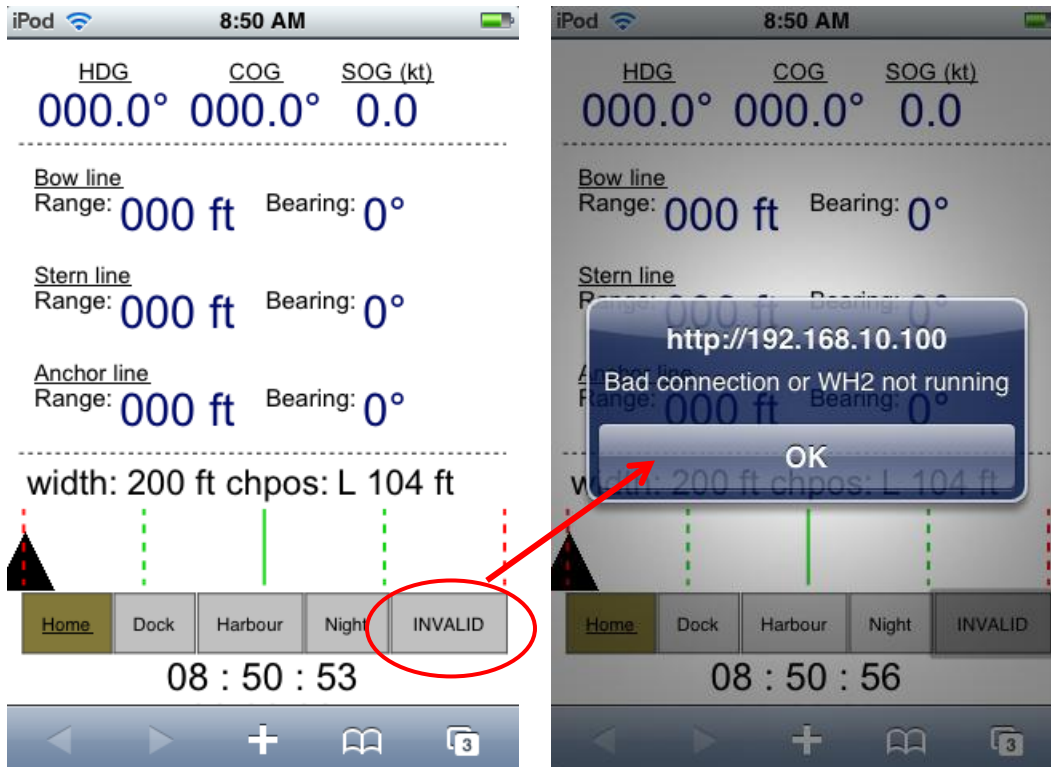

### Software Features

- Display of position within channel is relative to centerline and edges.
- Day / night mode
- Three screen layouts: Home, Dock and Harbor.
- Displays WHII F1 and F3 status message
- Timer that indicates once per second data updates from WHII
- ROT for Home, Dock, and Harbor Screens
- Configurable settings such as SOG units and enabling ROT.
- Support multiple hardware devices
- Gets all the data displayed from your laptop running WHII

## Harbour

### Bow, Stern, and Anchor data

### R WARN for cross track position

When the status button is pressed a detail popup message appears

Turn the iPod / iPhone **sideways** or **pinch** the screen to see a zoomed view

HDG

162.0°

COG

162.0°