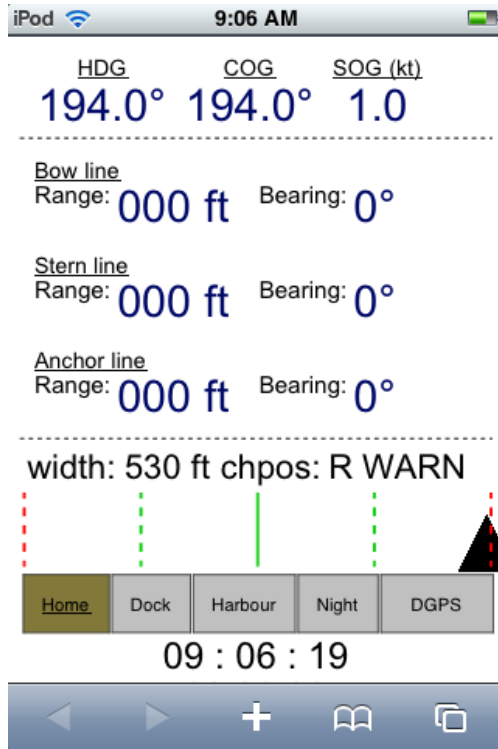

## Dock

## Harbour

### Bow, Stern, and Anchor data

### R WARN for cross track position

When the status button is pressed a detail popup message appears

Turn the iPod / iPhone **sideways** or **pinch** the screen to see a zoomed view

HDG

162.0°

COG

162.0°