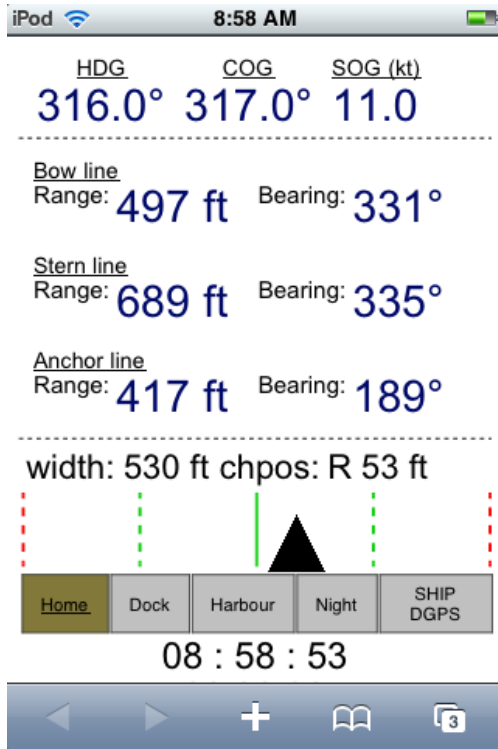

## Home with ROT

## Dock

## Harbour

### Bow, Stern, and Anchor data