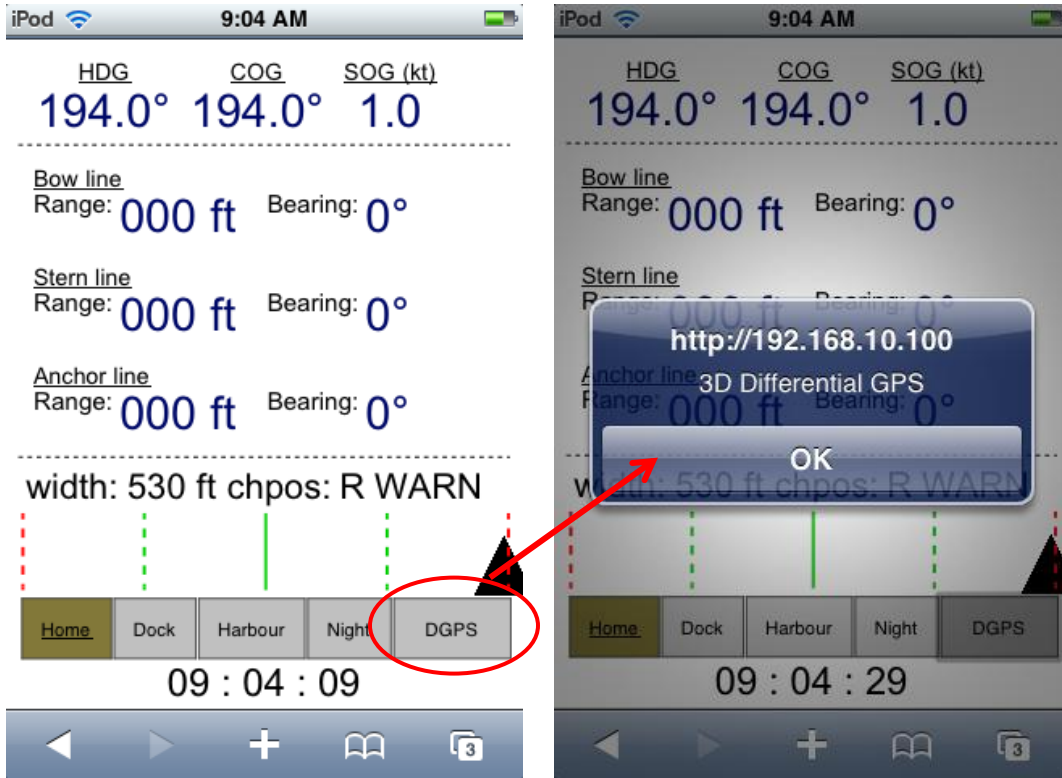

## Harbour

### Bow, Stern, and Anchor data

### R WARN for cross track position

When the status button is pressed a detail popup message appears

Turn the iPod / iPhone **sideways** or **pinch** the screen to see a zoomed view

HDG

162.0°

COG

162.0°