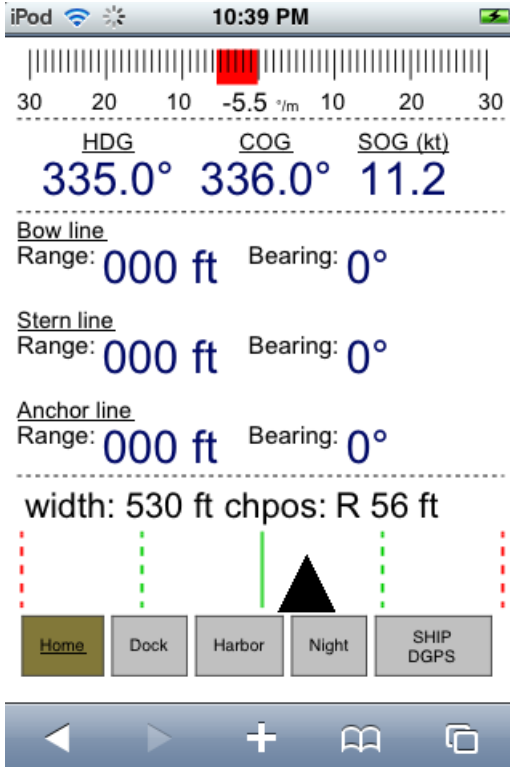

Home with ROT