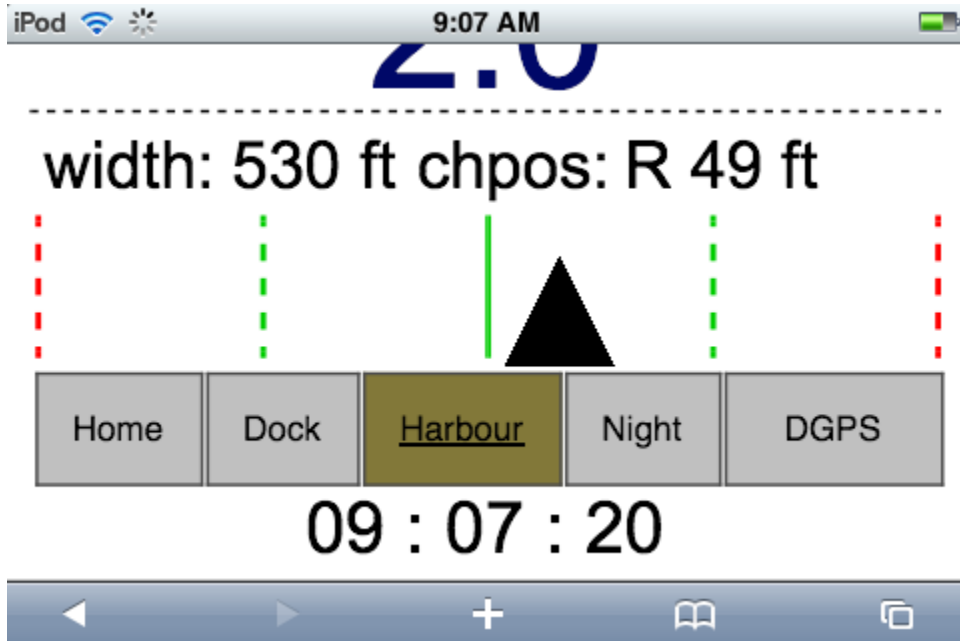

### Bow, Stern, and Anchor data

### R WARN for cross track position

When the status button is pressed a detail popup message appears

Turn the iPod / iPhone **sideways** or **pinch** the screen to see a zoomed view

HDG

162.0°

COG

162.0°